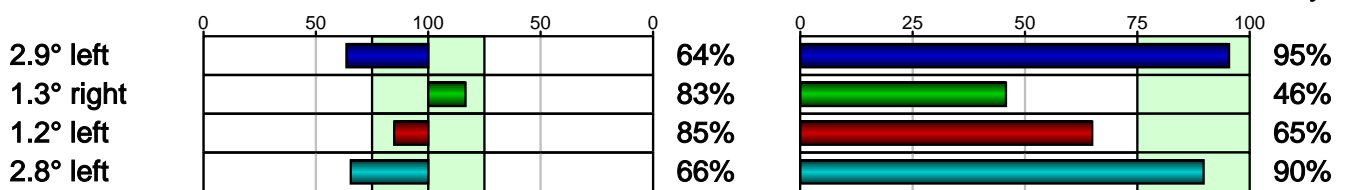

Multi Competence Profile

Color	Project	Person	File	Description
Blue	Examples	Mr. Consistent	001	Consistent putting stroke
Green	Examples	Mr. HC 15	001	Amateur HC 15
Red	Examples	Mr. Trouble	001	Inconsistent stroke (Yips)
Cyan	Examples	Mr. HC 1	001	Amateur HC 1

Face at Address

Face at Impact

Path direction

Face at Path

Rotation at Impact

Impact spot

Backswing Time

Impact Time