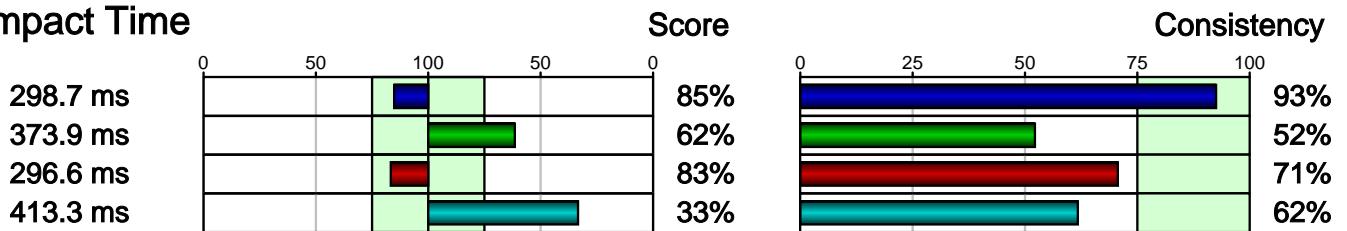

Face at Address

Face at Impact

Path direction

Face at Path

Rotation at Impact

Impact spot

Backswing Time

Impact Time

Summary:

Record	Technique	Timing	Consistency	Overall Rating
	76.2%	85.9%	94.4%	87.7%
	79.7%	77.6%	49.1%	63.9%
	80.5%	75.3%	65.6%	71.8%
	84.6%	67.1%	63.4%	69.6%