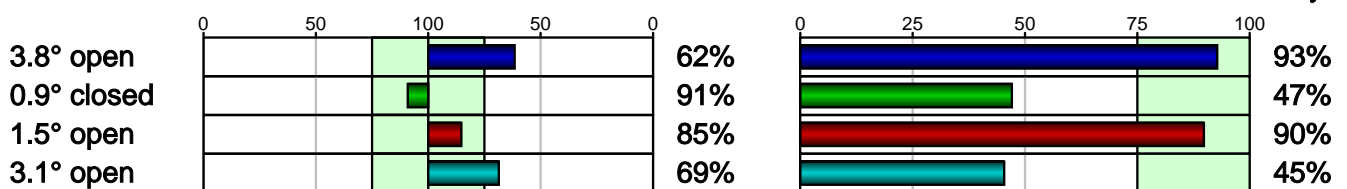

Face at Address

Face at Impact

Path direction

Face at Path

Rotation at Impact

Impact spot

Backswing Time

Impact Time

Summary:

Record	Technique	Timing	Consistency	Overall Rating
	76.2%	85.9%	94.4%	87.7%
	79.7%	77.6%	49.1%	63.9%
	80.5%	75.3%	65.6%	71.8%
	84.6%	67.1%	63.4%	69.6%