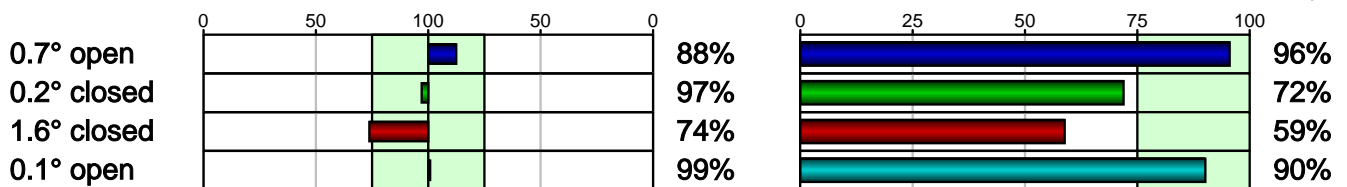

Multi Competence Profile

Color	Project	Person	File	Description
Blue	Examples	Mr. Consistent	001	Consistent putting stroke
Green	Examples	Mr. HC 15	001	Amateur HC 15
Red	Examples	Mr. Trouble	001	Inconsistent stroke (Yips)
Cyan	Examples	Mr. HC 1	001	Amateur HC 1

Face at Address

Face at Impact

Path direction

Face at Path

Rotation at Impact

Impact spot

Backswing Time

Impact Time