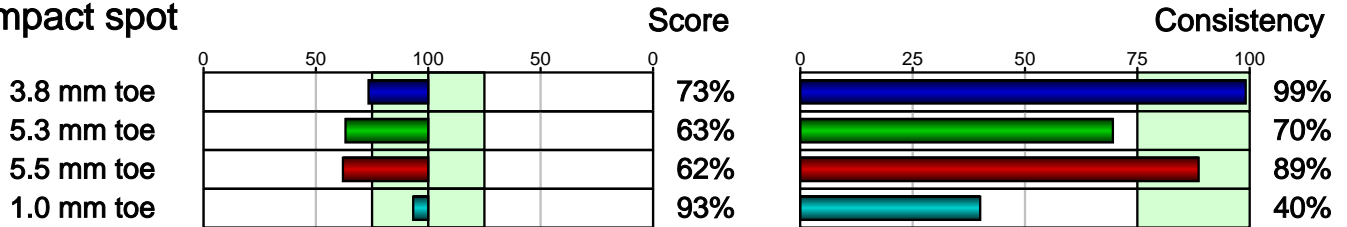

Face at Address

Face at Impact

Path direction

Face at Path

Rotation at Impact

Impact spot

Backswing Time

Impact Time

Summary:

Record	Technique	Timing	Consistency	Overall Rating
	76.2%	85.9%	94.4%	87.7%
	79.7%	77.6%	49.1%	63.9%
	80.5%	75.3%	65.6%	71.8%
	84.6%	67.1%	63.4%	69.6%