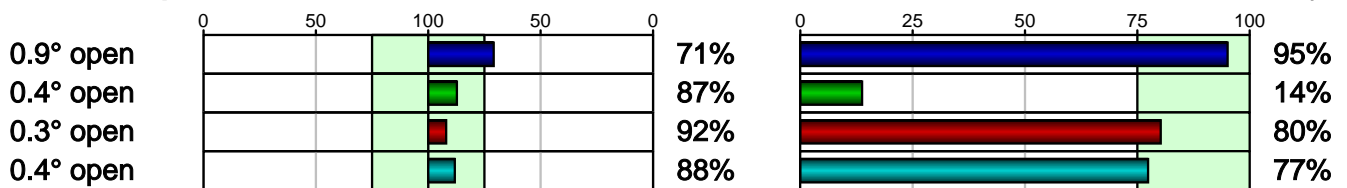

Multi Competence Profile

Color	Project	Person	File	Description
Blue	Examples	Mr. Consistent	001	Consistent putting stroke
Green	Examples	Mr. HC 15	001	Amateur HC 15
Red	Examples	Mr. Trouble	001	Inconsistent stroke (Yips)
Cyan	Examples	Mr. HC 1	001	Amateur HC 1

Face at Address

Face at Impact

Path direction

Face at Path

Rotation at Impact

Impact spot

Backswing Time

Impact Time