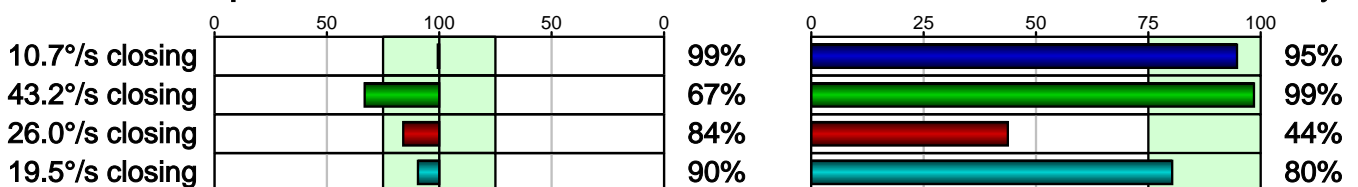

Face at Address

Face at Impact

Path direction

Face at Path

Rotation at Impact

Impact spot

Backswing Time

Impact Time

Summary:

Record	Technique	Timing	Consistency	Overall Rating
	76.2%	85.9%	94.4%	87.7%
	79.7%	77.6%	49.1%	63.9%
	80.5%	75.3%	65.6%	71.8%
	84.6%	67.1%	63.4%	69.6%