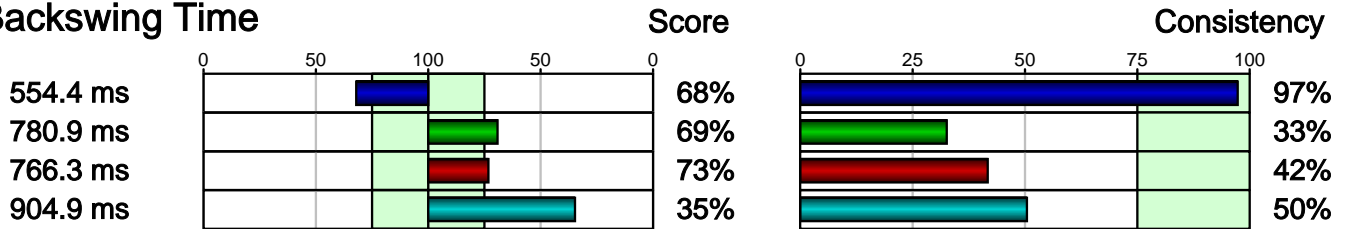

Face at Address

Face at Impact

Path direction

Face at Path

Rotation at Impact

Impact spot

Backswing Time

Impact Time

Summary:

Record	Technique	Timing	Consistency	Overall Rating
	76.2%	85.9%	94.4%	87.7%
	79.7%	77.6%	49.1%	63.9%
	80.5%	75.3%	65.6%	71.8%
	84.6%	67.1%	63.4%	69.6%